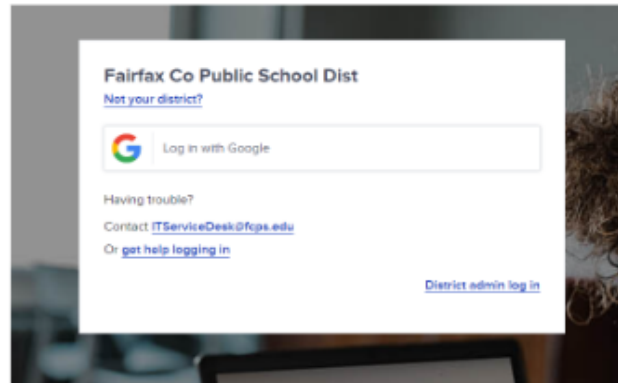

How to Access Clever at Home- Family Guide

1- Go to <https://www.clever.com/in/fairfax>

2- Log in with student FCPS username and Password (studentID@fcpschools.net)

Sign in
to continue to Clever

Enter your email